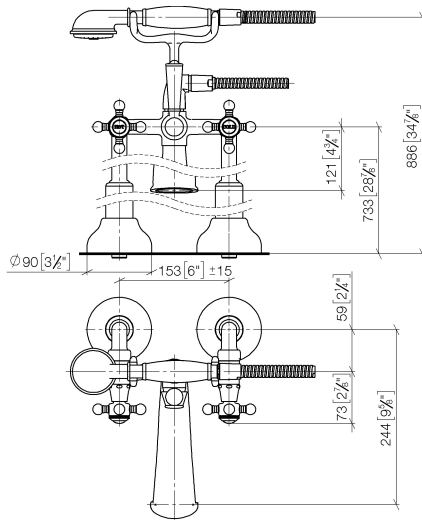

25 943 360
mm [inches]