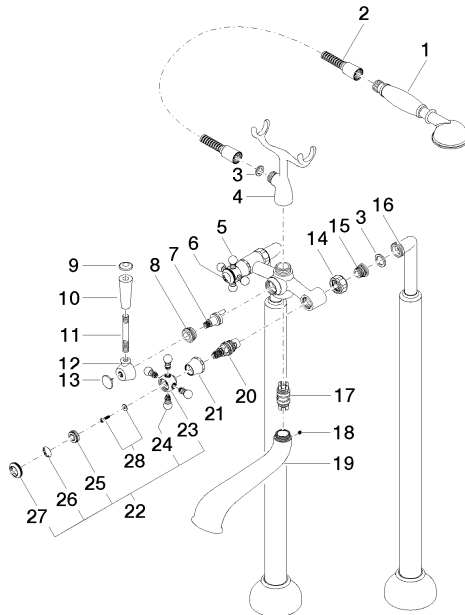

25 943 360

MADISON Two-hole bath mixer for free-standing assembly with hand shower set - Brushed Durabross (23kt Gold)

MADISON

25 943 360

Spare parts list

No.	Item Number	Name	Quantity used	Delivery time
1	28 002 970-28	MADISON Metal hand shower with porcelain insert (white) - Brushed Durabross (23kt Gold)	1	20
2	28 104 970-28	Metal shower hose 1/2" x 1/2" x 1250 mm - Brushed Durabross (23kt Gold)	1	10
3	90 14 20 002 00 90	seal	1	2
4	04 17 20 010 00-28	holder	1	-
Spare part can no longer be ordered, please order the replacement item				
5	04 20 36 002 07-28	handle (hot)	1	20
6	09 26 01 011 90	accessories	1	2
7	90 15 01 001 00 90	diverter	1	2
8	09 23 10 007 90	nut	1	2
9	09 30 30 062-28	screw	1	20
10	11 170 370-28	MADISON Lever insert - Brushed Durabross (23kt Gold)	1	20
11	09 28 22 013 90	pipe	1	2
12	09 18 20 011-28	base	1	20
13	09 30 30 064-28	screw	1	20
14	09 23 30 010-28	nut	2	20
15	04 29 05 014 00 90	nipple	2	2
16	12 943 360-28	connection	1	-
Spare part can no longer be ordered, please order the replacement item				
17	90 21 10 010 00 90	insert	1	2
18	90 31 11 030 00 90	pin	1	2
19	13 592 380-28	spout	1	-
Spare part can no longer be ordered, please order the replacement item				
20	90 90 03 131 00 90	top	2	2
21	09 21 02 055-28	cover	2	20
22	04 20 36 002 06-28	handle (cold)	1	20
23	09 20 36 002-28	handle	2	20
24	09 20 36 004-28	handle	8	20
25	09 20 83 006 90	handle	2	2
26	09 26 01 010 90	accessories	1	2
27	09 20 36 005-28	handle	2	20
28	04 30 30 029 00 90	fixing set	2	2